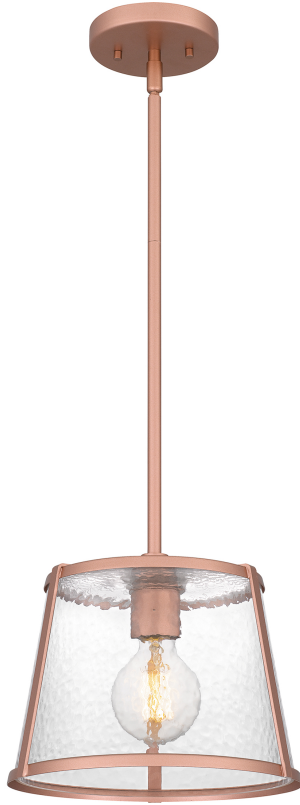

## QPP5612MRG

Labrant Mini Pendant  
Matte Rose Gold

QUOIZEL  
LIGHTING

### DIMENSIONS

Dimensions: 10.50" W x 8.25" H x 10.50" D

Overall Height: 46.5'

Canopy Dimensions: 5.00"W x 0.75"D

Chain/Downrod Length: 2 (0.5"D x 6") and 6 (0.5" x 12")  
Down rods

Weight: 4.00 lbs

### DETAILS

Material: STEEL

Glass/Shade Description: Clear Hammered  
Glass - Glass

### ELECTRICAL

Dimmable: Yes

Wire Length: 8'